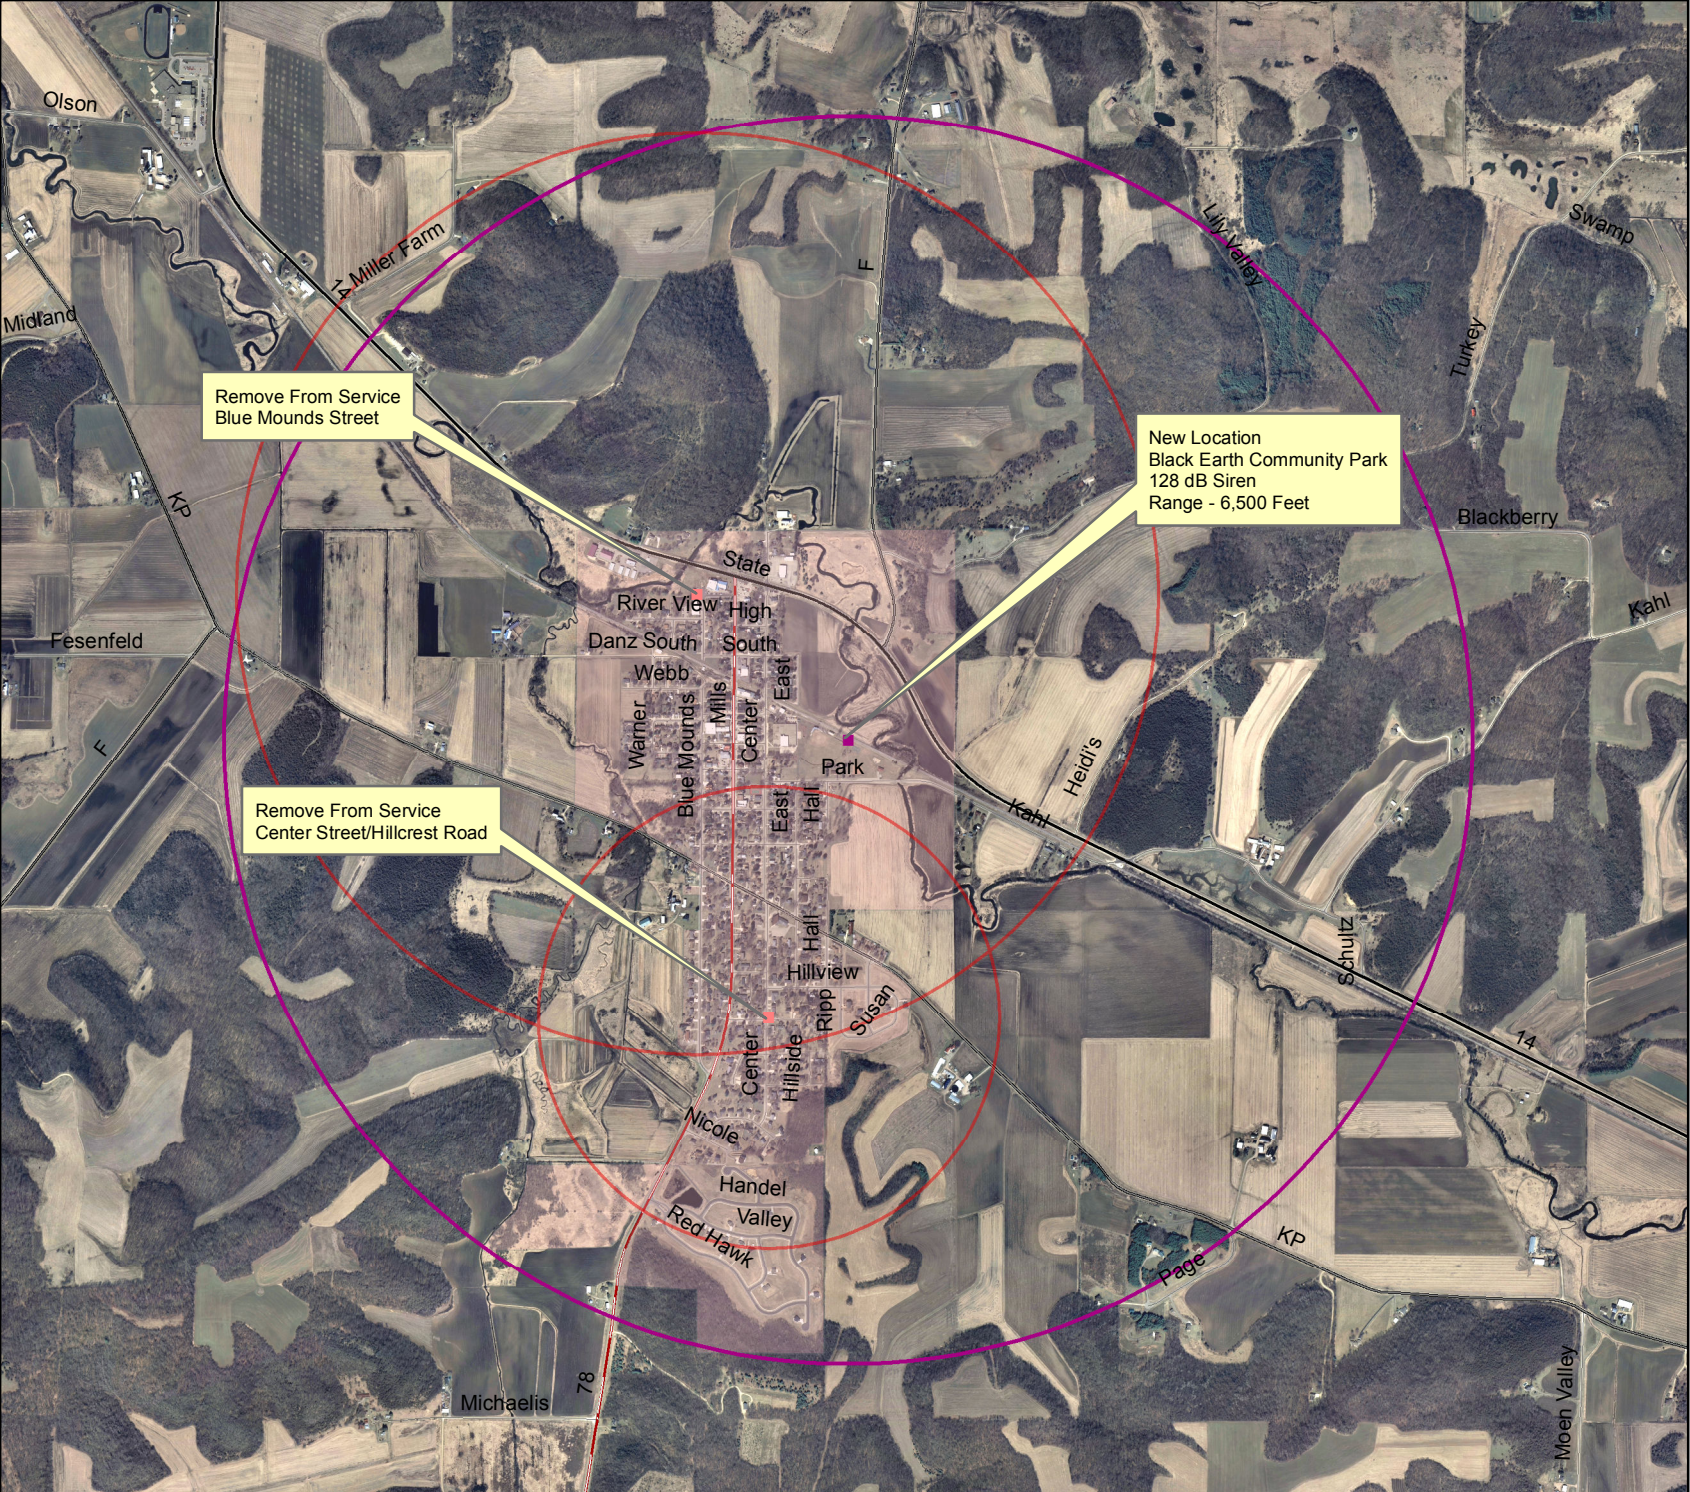

**Siren Locations
Village of Black Earth**

**Map For
Discussion
Purposes Only**

**2014
Siren Upgrade**

- Legend**
- Siren Location/Coverage**
- Current Siren Location
 - New Siren Location
 - Current Siren Effective Range
 - New Siren Effective Range

**Estimated
Outdoor
Effective Range**

Prepared by
Dane County Emergency Management

Remove From Service
Blue Mounds Street

New Location
Black Earth Community Park
128 dB Siren
Range - 6,500 Feet

Remove From Service
Center Street/Hillcrest Road